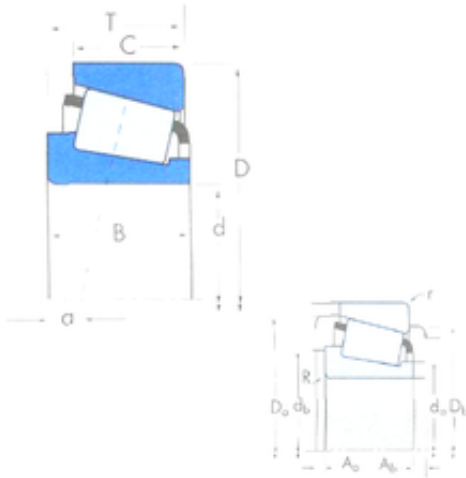

China abec 7 Bearings Supplier

Timken Bearing Taper Roller Bearing Jl69349/Jl69310

Bearing No. Jl69349/Jl69310

Jl69349/Jl69310 Bearing 2D drawings and 3D CAD models

Size	38x63x17 mm
Bore Diameter	38 mm
Outer Diameter	63 mm
Width	17 mm
d	38 mm
D	63 mm
T	17 mm
B	17 mm
C	13,5 mm
r	1,3 mm
a -	2,3 mm
Da	60 mm
db	46,5 mm
da	42,5 mm
Db	56 mm
Aa	0,5 mm
Ab	1,3 mm
Weight	0,2 Kg
Basic static load rating (C0)	55 kN
Factor (G1)	18,4
Factor (G2)	13,6
Factor (Cg)	0,0167
Factor (K)	1,4
Basic dynamic load rating (C90)	10,3
Basic dynamic load rating	7,36

China abec 7 Bearings Supplier

(Ca90)	
Basic dynamic load rating (C1)	39,8 kN
Calculation factor (e)	0,42