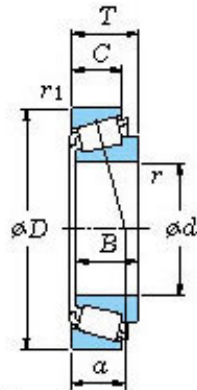

China abec 7 Bearings Supplier

■ Mounting dimensions

JL69349/10 Bearing 2D drawings and 3D CAD models

Koyo Automobile Taper Roller Bearings JL69349/10 JL69349 JL69310

Bearing No. JL69349/10

Bearing No.	JL69349/10
d	38
D	63
T	17
B	17
r(min)	SP
r1(min)	SP
Cr	54.7
C0r	58.2
Cu	8.25
Grease lub.	6000
Oil lub.	8000
C	13.500
a	14.6 mm
da	49.0
db	41.0
Da	60.0
Db	56.5
ra(max)	3.5
rb(max)	1.2
e	0.42
Y1	1.44
Y0	0.79
(Refer.) Mass(kg)	0.199