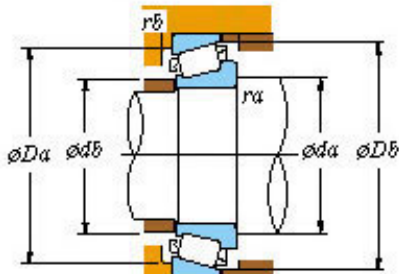

China abec 7 Bearings Supplier

■ Mounting dimensions

JL69349/10 Bearing 2D drawings and 3D CAD models

Koyo Automobile Taper Roller Bearings JL69349/10 JL69349 JL69310

Bearing No. JL69349/10

Bearing No.	JL69349/10
d	38
D	63
T	17
B	17
r(min)	SP
r1(min)	SP
Cr	54.7
C0r	58.2
Cu	8.25
Grease lub.	6000
Oil lub.	8000
C	13.500
a	14.6 mm
da	49.0
db	41.0
Da	60.0
Db	56.5
ra(max)	3.5
rb(max)	1.2
e	0.42
Y1	1.44
Y0	0.79
(Refer.) Mass(kg)	0.199