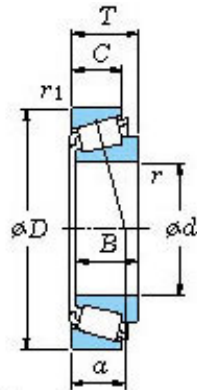

## China abec 7 Bearings Supplier

■ Mounting dimensions

JL69349/10 Bearing 2D drawings and 3D CAD models

JL69349/10 69349/10 Koyo NSK Timken Auto Parts Taper Roller Wheel Hub Bearing for Toyota, KIA, Hyundai, Nissan

Bearing No. JL69349/10

Bearing No.	JL69349/10
d	38
D	63
T	17
B	17
r(min)	SP
r1(min)	SP
Cr	54.7
C0r	58.2
Cu	8.25
Grease lub.	6000
Oil lub.	8000
C	13.500
a	14.6 mm
da	49.0
db	41.0
Da	60.0
Db	56.5
ra(max)	3.5
rb(max)	1.2
e	0.42
Y1	1.44
Y0	0.79
(Refer.) Mass(kg)	0.199