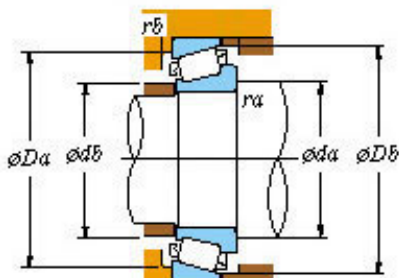

## China abec 7 Bearings Supplier

■ Mounting dimensions

JL69349/10 Bearing 2D drawings and 3D CAD models

JL69349/10 69349/10 Koyo NSK Timken Auto Parts Taper Roller Wheel Hub Bearing for Toyota, KIA, Hyundai, Nissan

Bearing No. JL69349/10

Bearing No.	JL69349/10
d	38
D	63
T	17
B	17
r(min)	SP
r1(min)	SP
Cr	54.7
C0r	58.2
Cu	8.25
Grease lub.	6000
Oil lub.	8000
C	13.500
a	14.6 mm
da	49.0
db	41.0
Da	60.0
Db	56.5
ra(max)	3.5
rb(max)	1.2
e	0.42
Y1	1.44
Y0	0.79
(Refer.) Mass(kg)	0.199