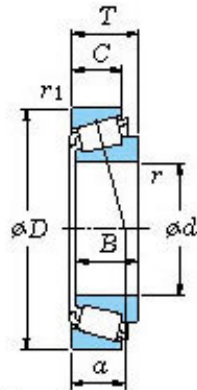

China abec 7 Bearings Supplier

■ Mounting dimensions

Lm501349/10 Bearing 2D drawings and 3D CAD models

Koyo Timken NTN Lm501349/10 Tapered Roller Bearings Koyo Auto Bearing 501349/10, 501349/501310

Bearing No. LM501349/10

Bearing No.	LM501349/10
d	41.275
D	73.431
T	19.558
B	19.812
r(min)	3.6
r1(min)	0.8
Cr	72.5
C0r	73.0
Cu	10.6
Grease lub.	5200
Oil lub.	7000
C	14.732
a	16.1 mm
da	53.0
db	46.5
Da	67.0
Db	70.0
ra(max)	3.6
rb(max)	0.8
e	0.40
Y1	1.50
Y0	0.83
(Refer.)Mass(kg)	0.334