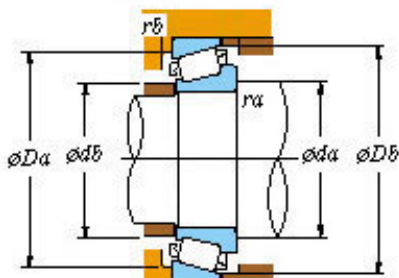

China abec 7 Bearings Supplier

■ Mounting dimensions

Lm501349/10 Bearing 2D drawings and 3D CAD models

Koyo Timken NTN Lm501349/10 Tapered Roller Bearings Koyo Auto Bearing 501349/10, 501349/501310

Bearing No. LM501349/10

Bearing No.	LM501349/10
d	41.275
D	73.431
T	19.558
B	19.812
r(min)	3.6
r1(min)	0.8
Cr	72.5
C0r	73.0
Cu	10.6
Grease lub.	5200
Oil lub.	7000
C	14.732
a	16.1 mm
da	53.0
db	46.5
Da	67.0
Db	70.0
ra(max)	3.6
rb(max)	0.8
e	0.40
Y1	1.50
Y0	0.83
(Refer.)Mass(kg)	0.334